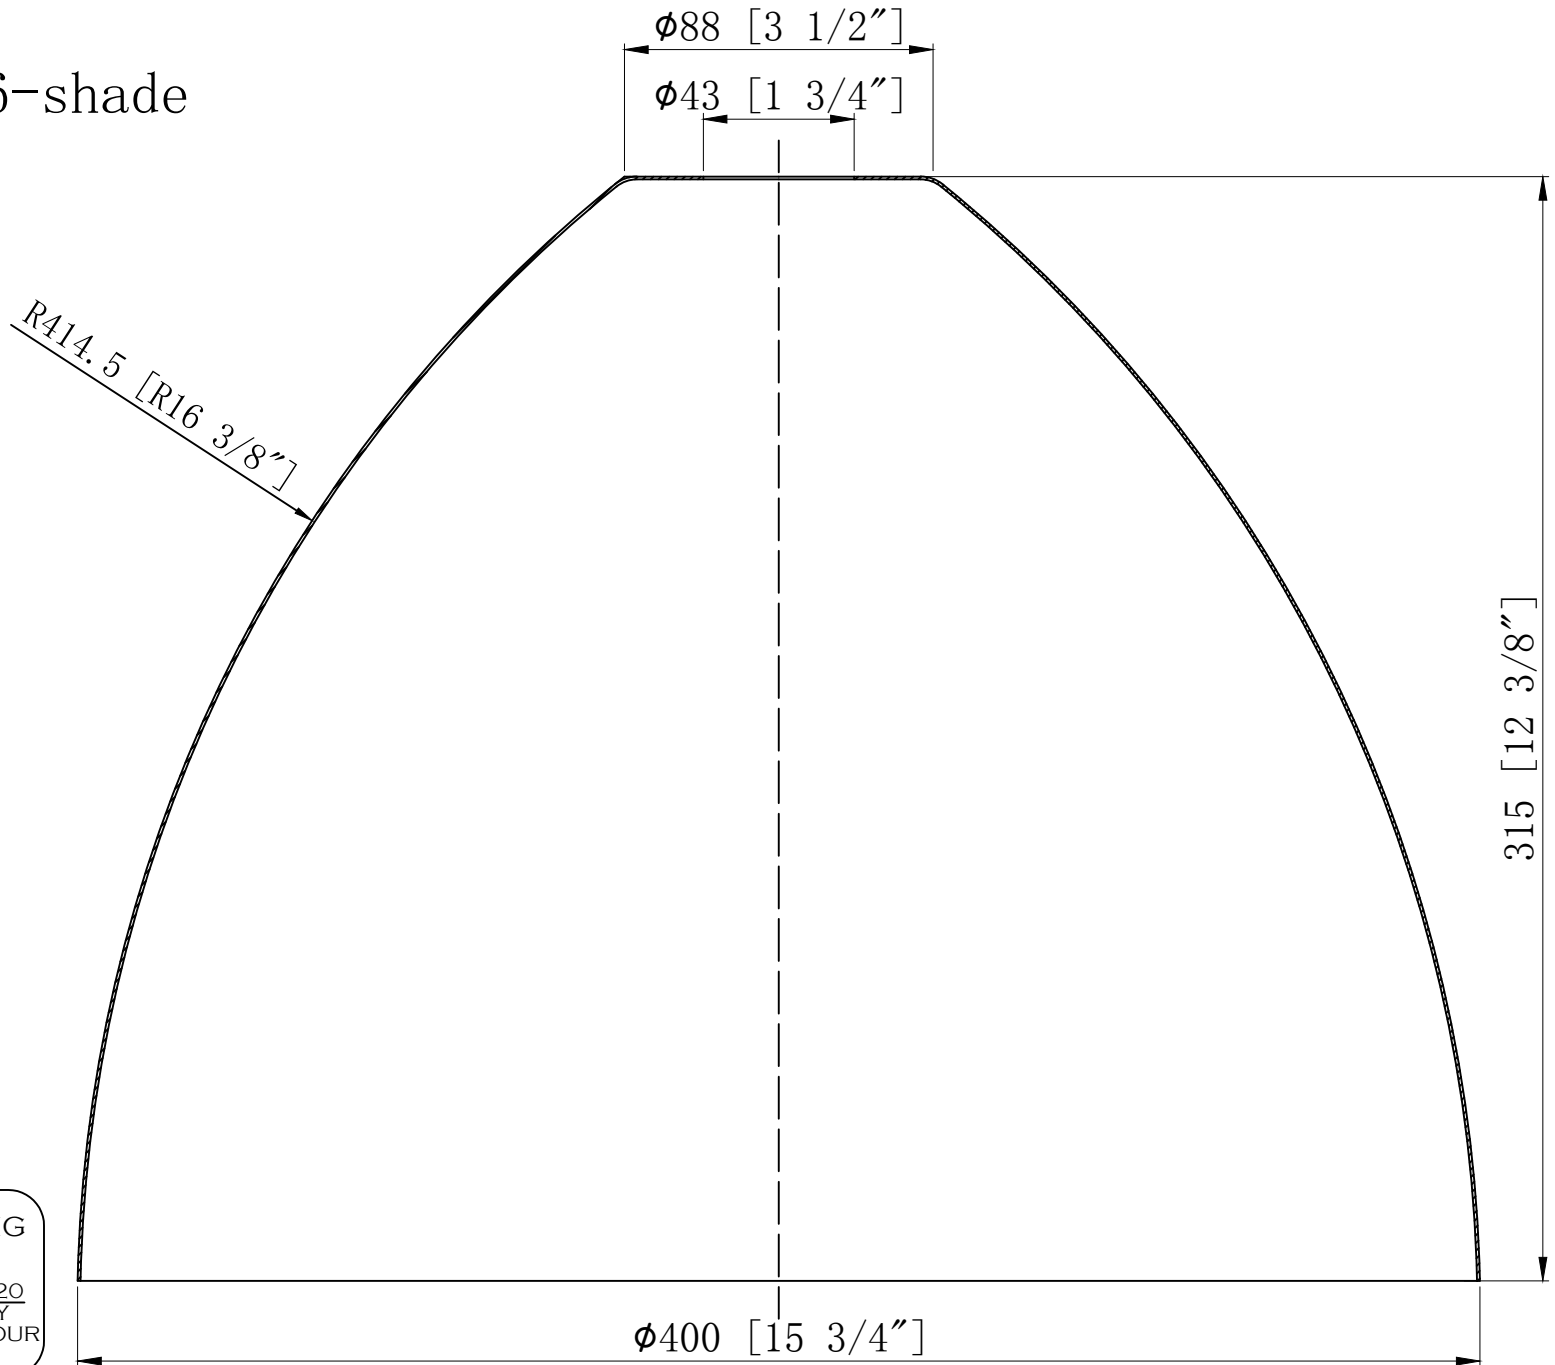

ITEM: MBD-16-shade

R&D
2020.12.18
Mark

INNOVATIONS LIGHTING

DESIGN COPYRIGHT - 12/16/2020
ALL RIGHTS RESERVED AND MAY
NOT BE DUPLICATED WITHOUT OUR
WRITTEN PERMISSION